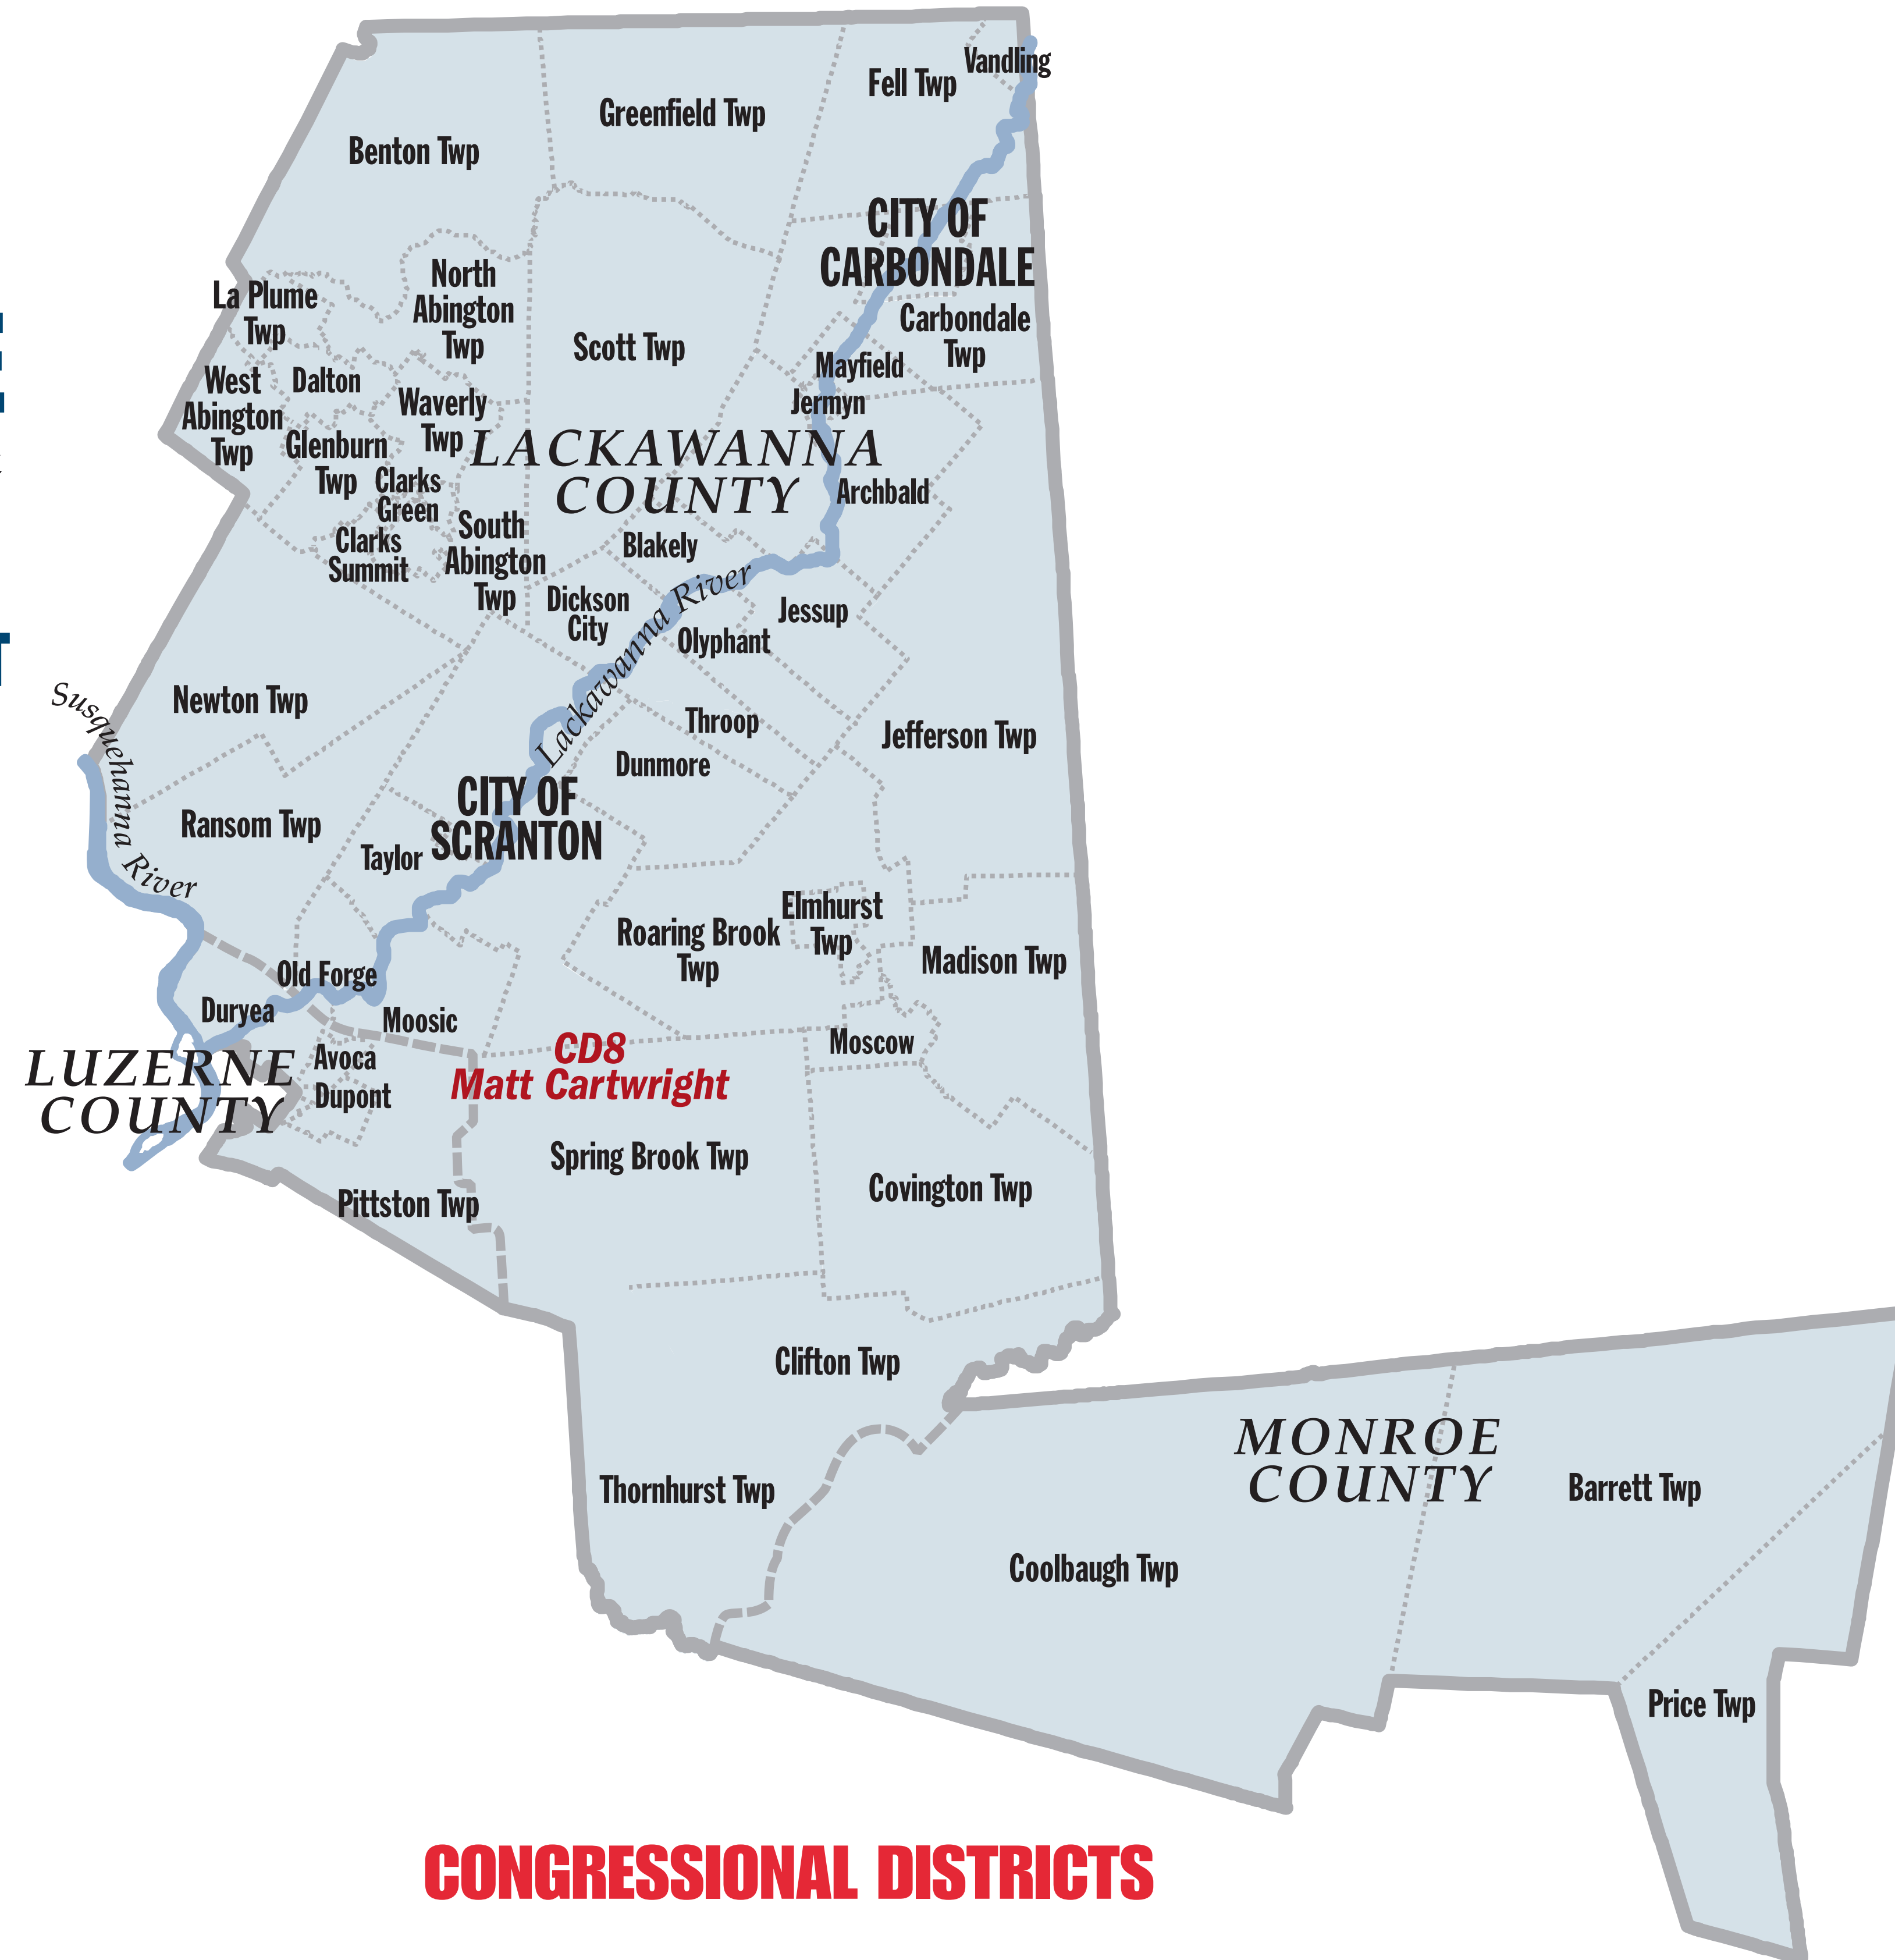

STATE SENATOR **JOHN BLAKE**

Commonwealth of Pennsylvania

22nd SENATORIAL DISTRICT

Lackawanna County,
Luzerne County (Part)
and Monroe County (Part)

CONGRESSIONAL DISTRICTS